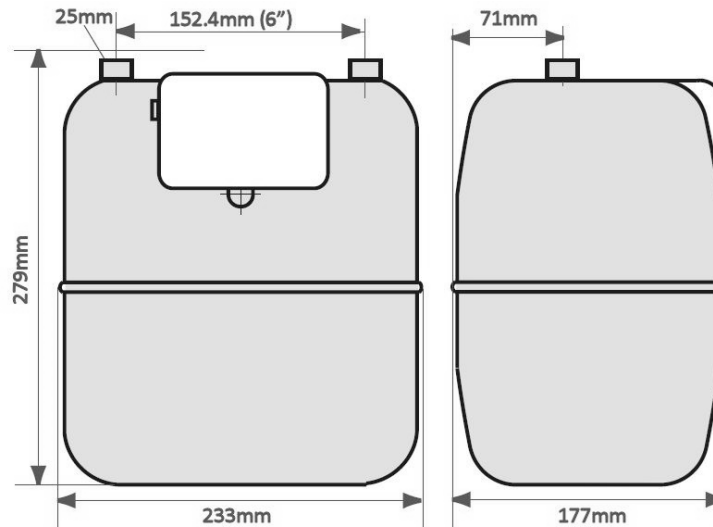

Dimensions

meterpay

**The Smart Solution
to Secondary
Prepayment**

- No more card distribution -
  No more coin collection
- Single & Three Phase models
  available
- Simple remote meter
  management for owners
- Convenient top up methods for
  tenants
- The most secure prepayment
  solution on the market