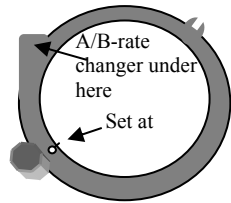

PP100 'Smith' type Electricity Coin Meters

GENERAL

- Handle and install carefully - it is a sensitive instrument.
- Wire as follows: -

Check that the rotation is left to right. If not-rewire correctly.

- A badly handled or transit damaged Meter could develop a fault during the first few weeks. The landlord should check more closely during this period.
- Setting:- Rates vary around the country. Check with your local electricity board as to what the setting should be.
- To convert from 'Pence per unit' to 'Units per coin' use the following formula.
'UNITS-PER-COIN' = 100 ÷ 'PENNY-PER-UNIT'
- Where Meters cannot be set exactly. The nearest setting should be used.

RECOMMENDATIONS

1. Check the meters, meter readings and the seals regularly.
2. Bent or damaged coins will sometimes need to be removed by the Landlord.
3. Make a record of the readings as over page: -

DATE.	UNITS.	SET AT.	COINS INSERTED.	MONEY COLLECTED
<i>example</i>	200	8 pence/unit (12.4 units per coin)	16	£16.00
	360	"	29	£13.00

SETTING YOUR METER: *SMITH METER*

1. Remove cashbox,
2. Undo hexagonal nut which releases the retaining ring (see drawing).
3. Note the 'Set-at' position on the retaining ring. (For Pound-Coin Meters you are only concerned with the 'B-Rate' Scale).
4. With the coin slots open, withdraw the 'coin-action'.
5. Then replace at the required setting.