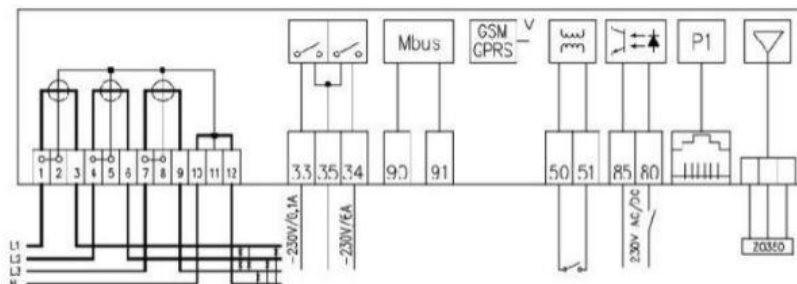

TPWIS382

Three Phase
Wall Mounted
120
Yes
Yes
Direct Connect
Mbus
Multiple
Import & Export
Next Day
New
Iskra
Slovenia

Dimensions

Wiring Diagram

Web: www.spwales.com | Email: sales@spwales.com | Phone: 01803 295430 | Fax: 01803 212819