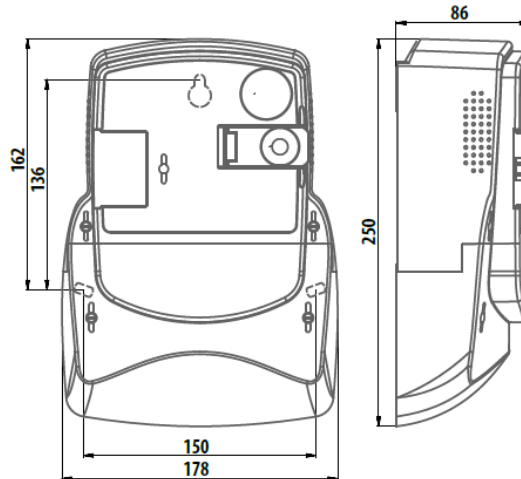

TPWIS382

Three Phase
Wall Mounted
120
Yes
Yes
Direct Connect
Mbus
Multiple
Import & Export
Next Day
New
Iskra
Slovenia

Dimensions

Wiring Diagram

Web: www.spwales.com | Email: sales@spwales.com | Phone: 01803 295430 | Fax: 01803 212819